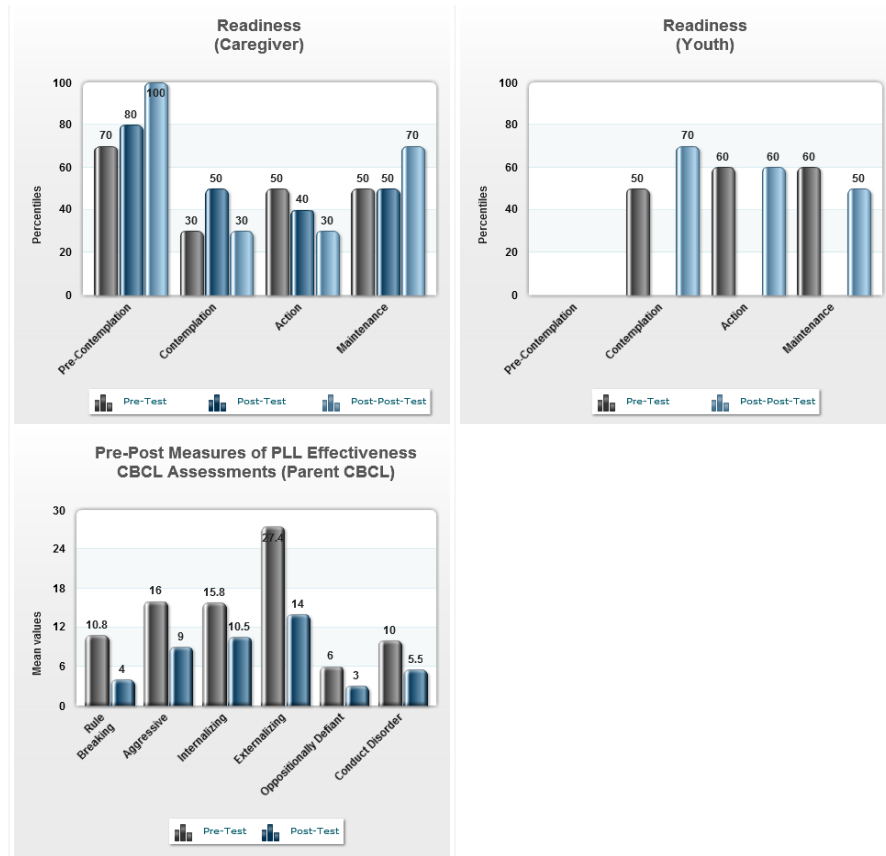

Overall Measures

Parenting with Love and Limits® - PLL

HELPING ORGANIZATIONS RESTORE FAMILIES®

WWW.GOPLL.COM

[Dashboards](#)
[Home](#)
[Referral Tracking](#)
[Client Information](#)
[Assessments](#)
[Group Fidelity](#)
[Coaching Fidelity](#)
[Video Fidelity](#)
[Relapse Prevention](#)
[Reports](#)

[Demographics](#)
[Referral Tracking](#)
[Video Fidelity](#)
[Group Fidelity](#)
[Coaching Fidelity](#)
[Relapse prevention](#)

Overall PLL Measures For Test contract

Overall Measures (continued)

Overall PLL Measures For Test contract

Demographics

Overall PLL Demographic Measures For Test contract

Video Fidelity

Video Fidelity Measures