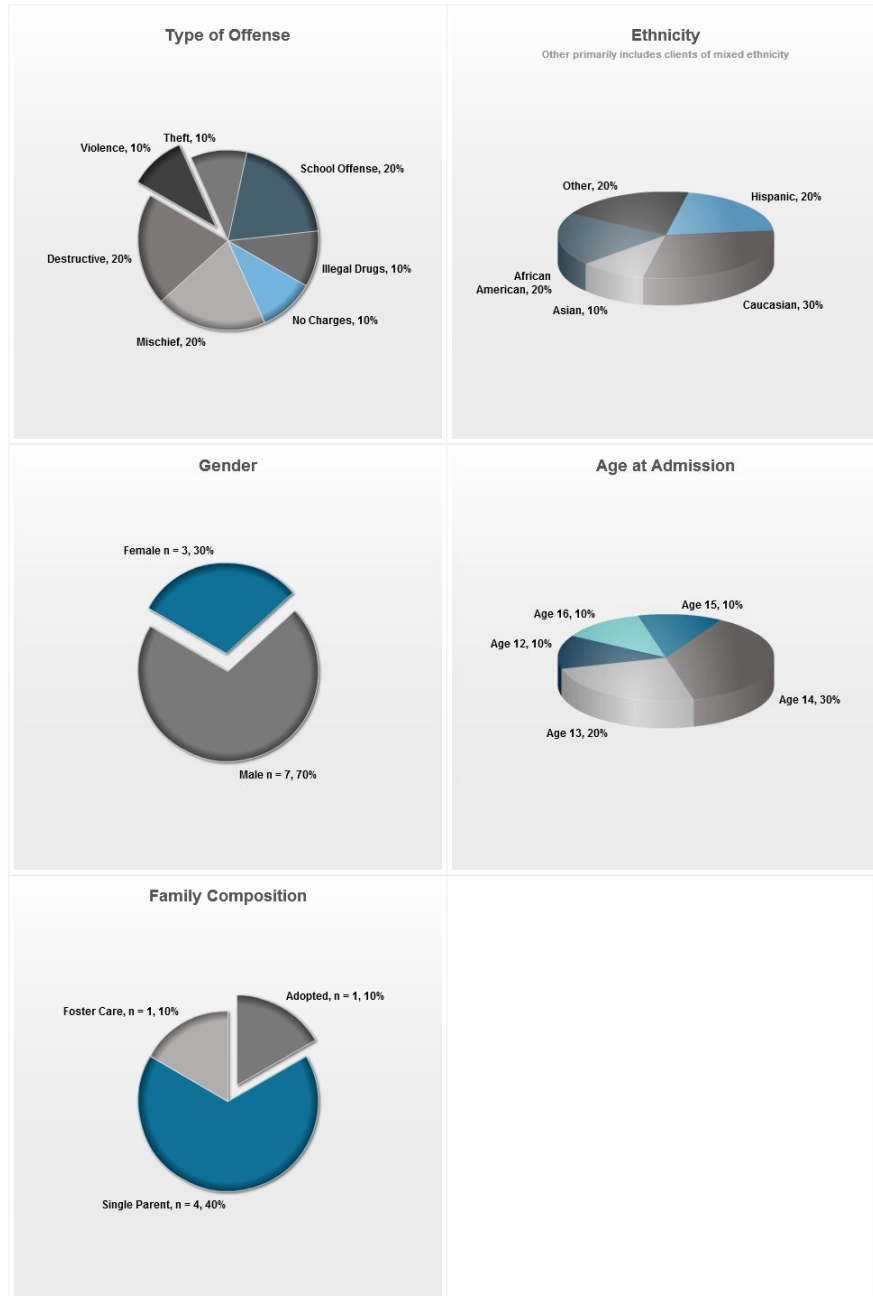

Overall Measures

Parenting with Love and Limits® - PLL

HELPING ORGANIZATIONS RESTORE FAMILIES®

WWW.GOPLL.COM

[Dashboards](#)
[Home](#)
[Referral Tracking](#)
[Client Information](#)
[Assessments](#)
[Group Fidelity](#)
[Coaching Fidelity](#)
[Video Fidelity](#)
[Relapse Prevention](#)
[Reports](#)

[Demographics](#)
[Referral Tracking](#)
[Video Fidelity](#)
[Group Fidelity](#)
[Coaching Fidelity](#)
[Relapse prevention](#)

Overall PLL Measures For Test contract

Overall Measures (continued)

Overall PLL Measures For Test contract

Demographics

Overall PLL Demographic Measures For Test contract

Video Fidelity

Video Fidelity Measures