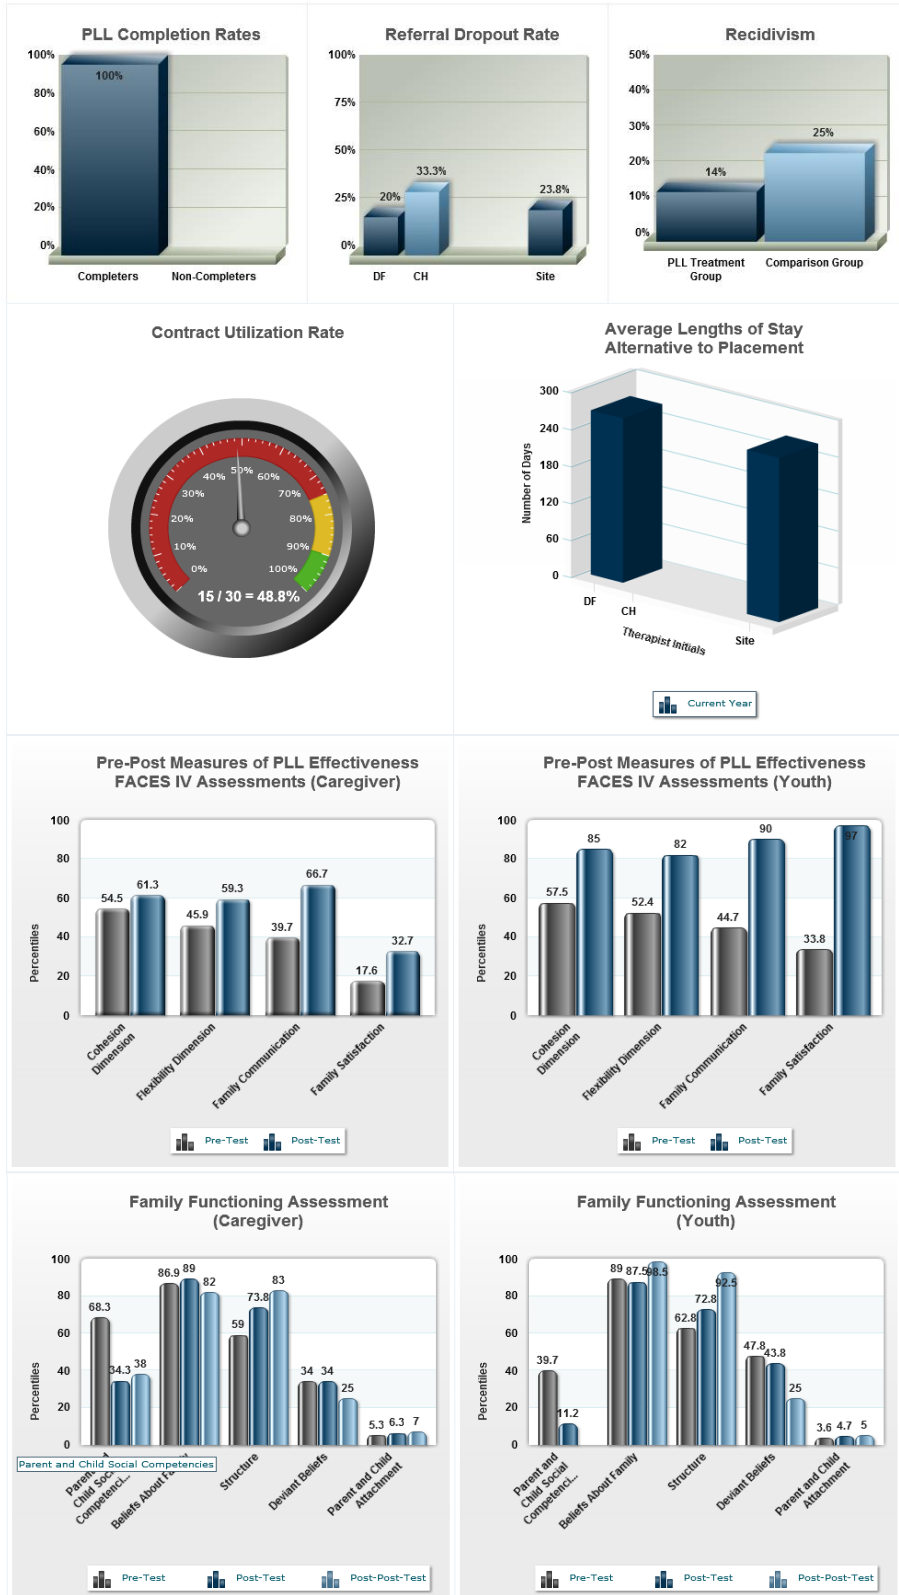

Overall Measures

Parenting with Love and Limits® - PLL

HELPING ORGANIZATIONS RESTORE FAMILIES®

WWW.GOPLL.COM

[Demographics](#)
[Referral Tracking](#)
[Video Fidelity](#)
[Group Fidelity](#)
[Coaching Fidelity](#)
[Relapse prevention](#)

Overall PLL Measures For Test contract